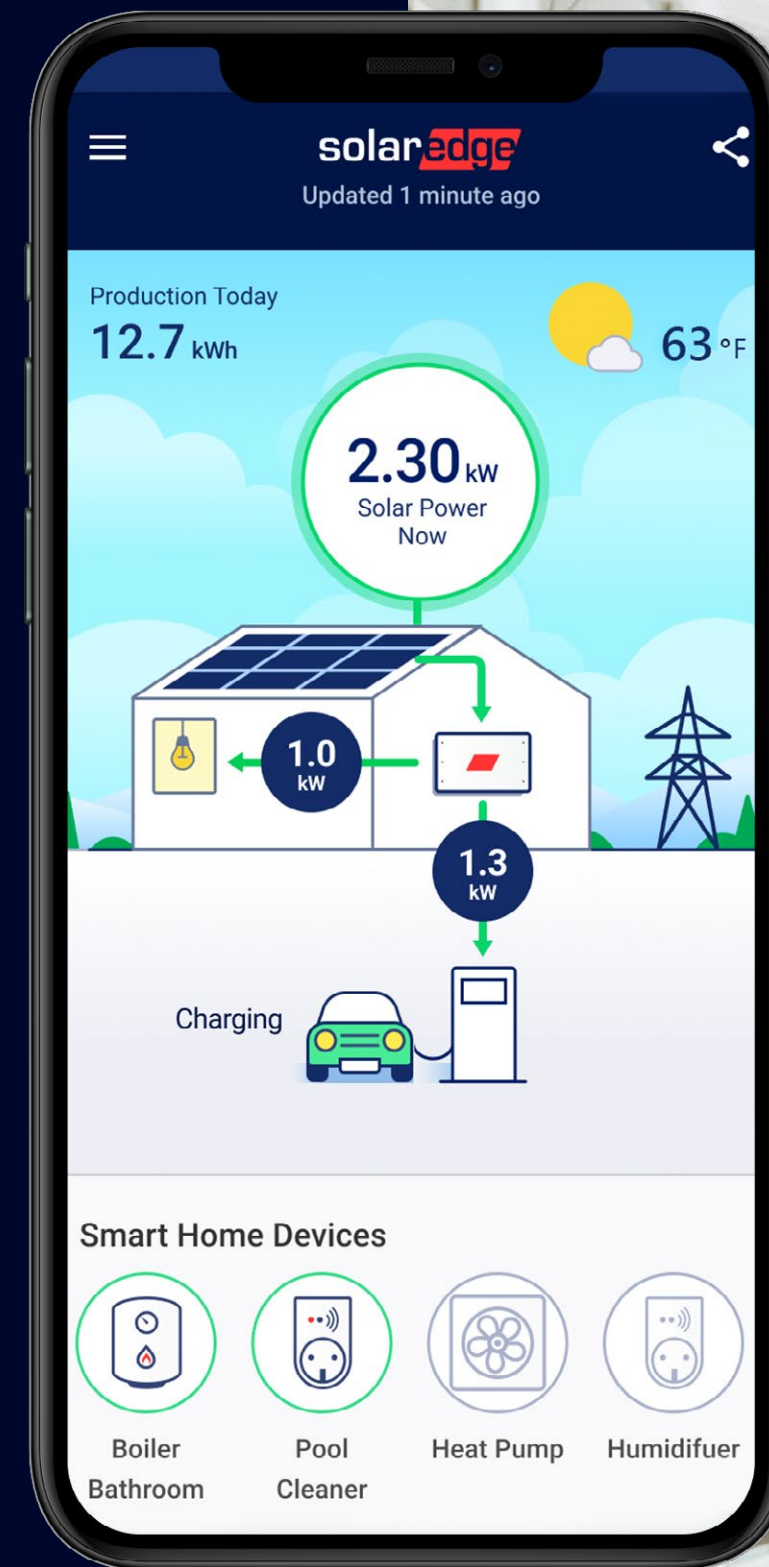

Take Control

Keeping track of your energy production and consumption is easy with the mySolarEdge app.

This intuitive application runs on your mobile device to give you a real-time dashboard of your home energy status.

Your installer gets their own application - the SolarEdge Monitoring Platform - which provides remote monitoring and maintenance down to the panel level.

- Always be prepared — ensure your battery levels are where you want them
- Schedule usage during high solar production periods or non-peak times
- Manage a growing range of features, including future smart energy add-ons