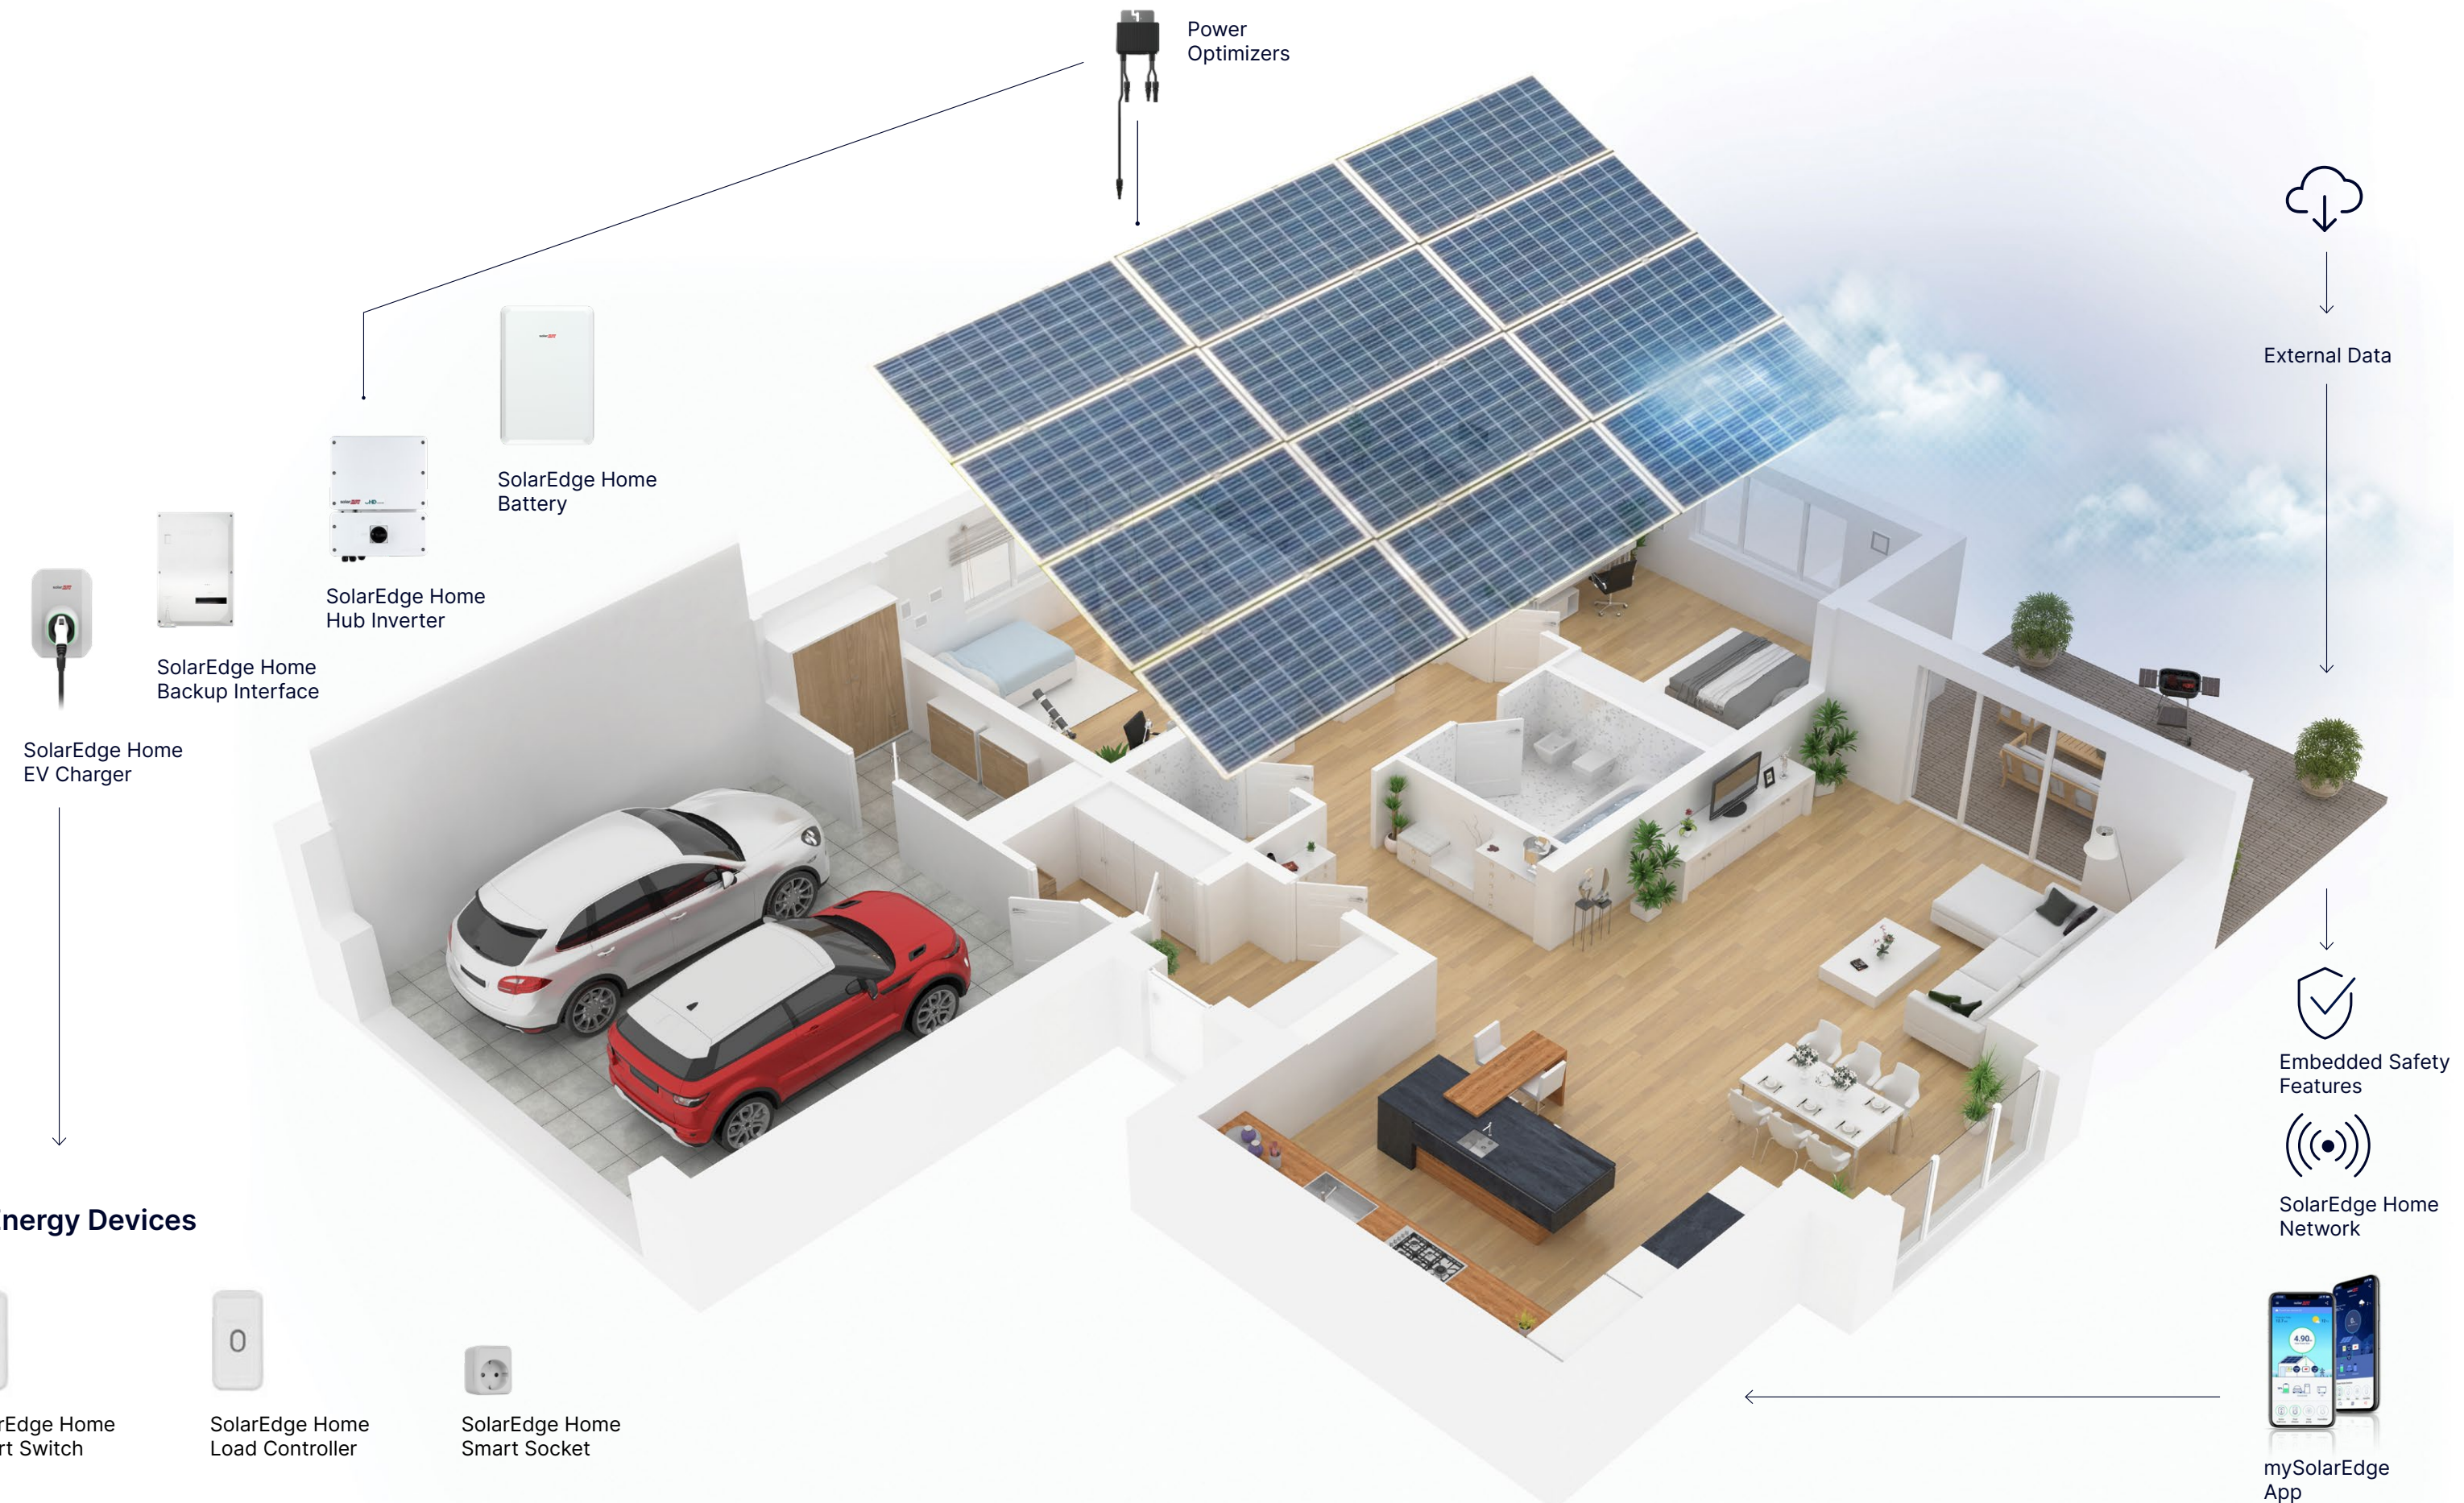

More Power. More Places.

The Smart Energy Ecosystem that puts you in control of how you produce and manage energy.

Play Video

Take Control of Your Energy.

SolarEdge Home is the smart energy ecosystem that lets you produce and manage energy. From award-winning inverters and batteries, to EV chargers and smart energy devices, now you can produce more power, and use it in more places, than ever before.

Play Video

SolarEdge Home Smart Energy Devices

SolarEdge Power Optimizers
Soak up every drop of sun by optimizing and monitoring each solar panel for more power and savings.

SolarEdge Home Hub Inverter
The award winning SolarEdge Home Hub Inverter puts record power and control at the center of your ecosystem delivering more power, hour after hour.

SolarEdge Home Operating System
Optimally orchestrates the home's energy distribution, combining information from external data, your home energy usage, and your solar production.

SolarEdge Home Backup Interface
Backup more of your home for longer in an outage and run on more sun all year by adding a battery.

SolarEdge Home EV Charger
Drive on sunshine by charging your electric vehicle with clean, renewable energy.

SolarEdge Home Smart Energy Devices
Complete suite of devices used throughout your home to maximize your consumption of solar energy.