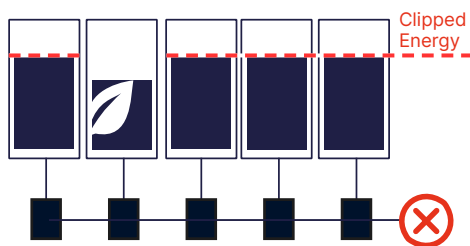

SolarEdge Home Smart Energy Devices

- Power more appliances in more places with solar energy
- Schedule and manage each device with mySolarEdge app
- Simple plug and play connection

mySolarEdge App

- Keep utility bills low with real time monitoring
- View and manage all SolarEdge Home devices
- Track your eco footprint as you go

WHY SOLAREEDGE?

More Power. More Places.

SolarEdge Optimizers

- Maximize productivity of each panel, even when shaded
- Support larger panels without clipping at the panel

Microinverters

- Limit productivity and clip power at that panel
- Don't optimize when shaded