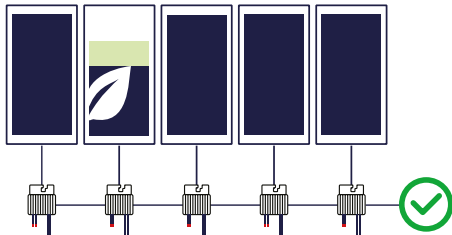

WHY SOLAREEDGE?

More Power. More Places.

SolarEdge Optimizers

- Maximize productivity of each panel, even when shaded
- Support larger panels without clipping at the panel