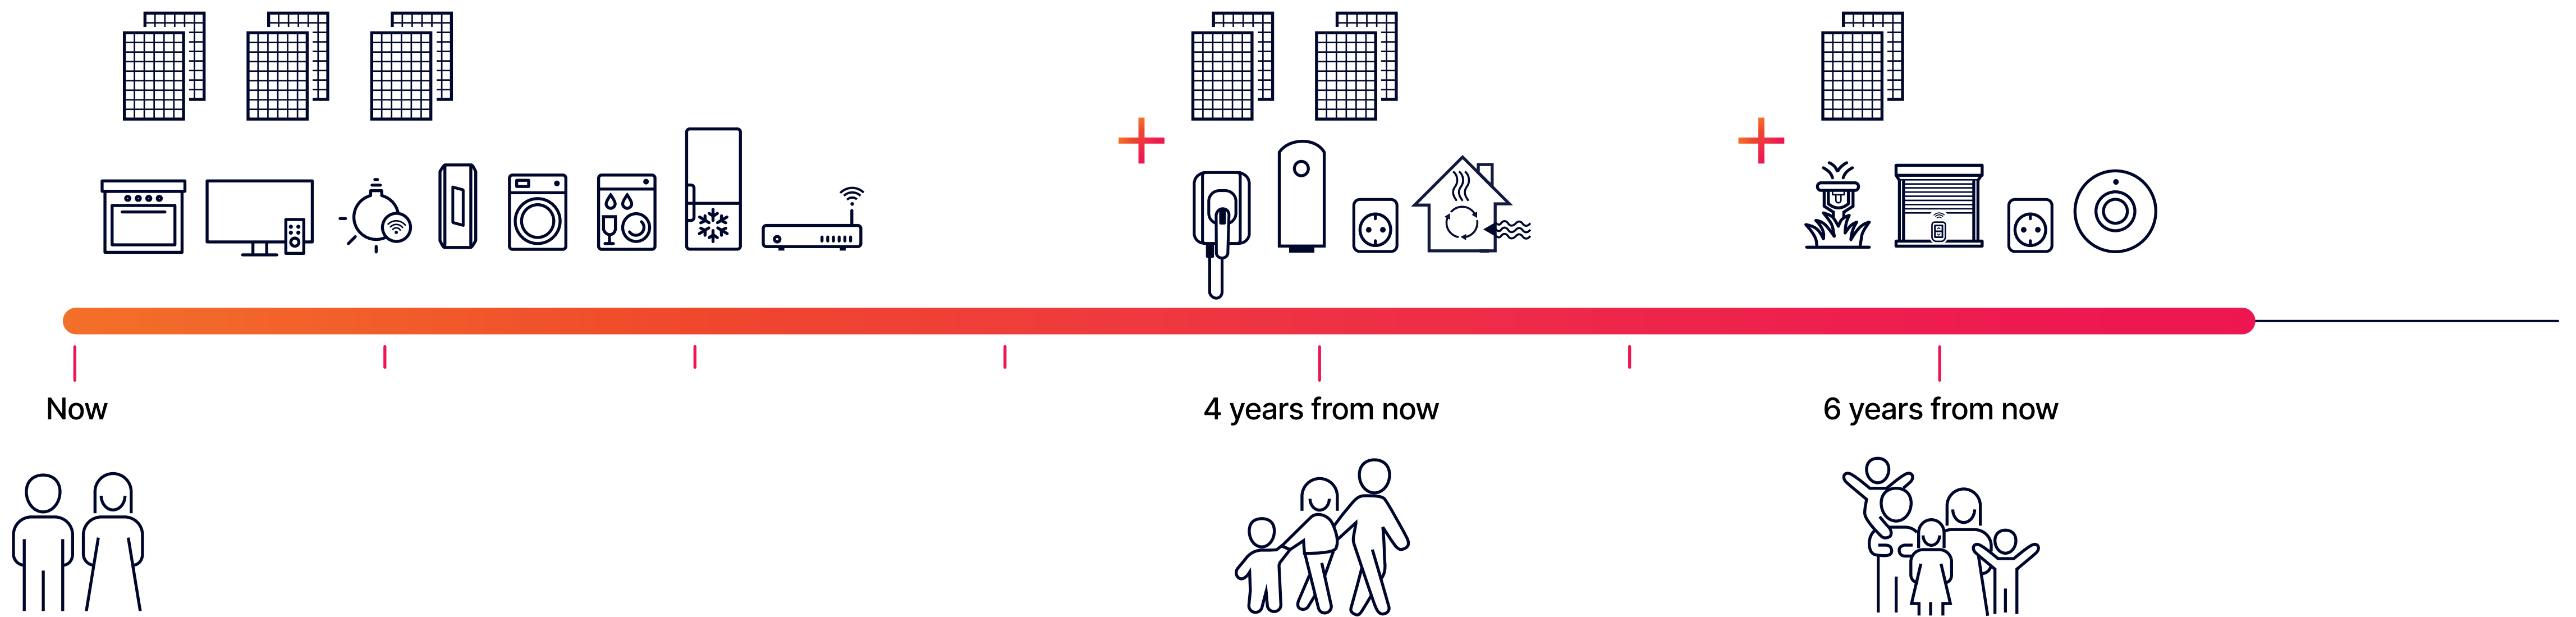

# Take Control

Keeping track of your energy production and consumption is easy with the mySolarEdge app.

This intuitive application runs on your mobile device to give you a real-time dashboard of your home energy status.

Your installer gets their own application - the SolarEdge Monitoring Platform - which provides remote monitoring and maintenance down to the module level.

- View your PV system performance in real-time
- Track your savings
- Full control of PV production, smart devices, EV and storage, all from a single app

# The Scalable Ecosystem for Your Long Term Energy Needs

Install what you need today and easily scale your ecosystem as your energy needs develop.

**Your home becomes future-proof**  
Be ready for an EV or two, more appliances in your home as your needs change.